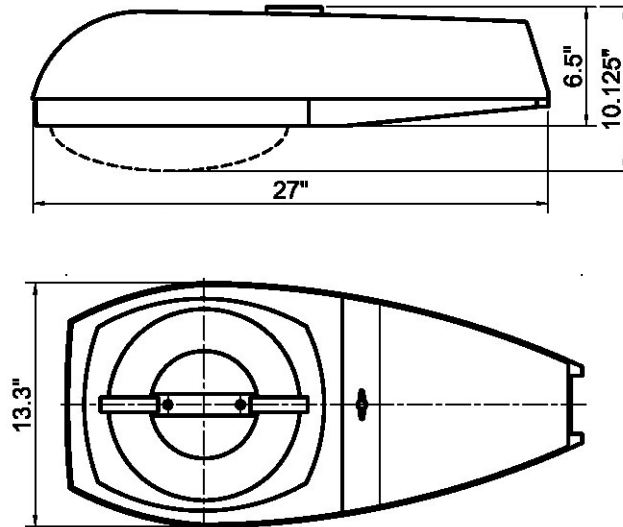

Cobra Street Lighting

Dimensions

Ordering Guide

Reference	Description
CO-120/277V-040W-5K-00	Cobra Street Lighting, 120/277 Volt, 40 Watt, 5000K, Grey
CO-120/277V-080W-5K-00	Cobra Street Lighting, 120/277 Volt, 80 Watt, 5000K, Grey
CO-120/277V-100W-5K-00	Cobra Street Lighting, 120/277 Volt, 100 Watt, 5000K, Grey

Options

Reference	Description
Call for details	Replacement Drop Lens
Call for details	Replacement Flat Lens
Call for details	Shorting Cap
Call for details	House Side Shield
Call for details	Vandal Shield