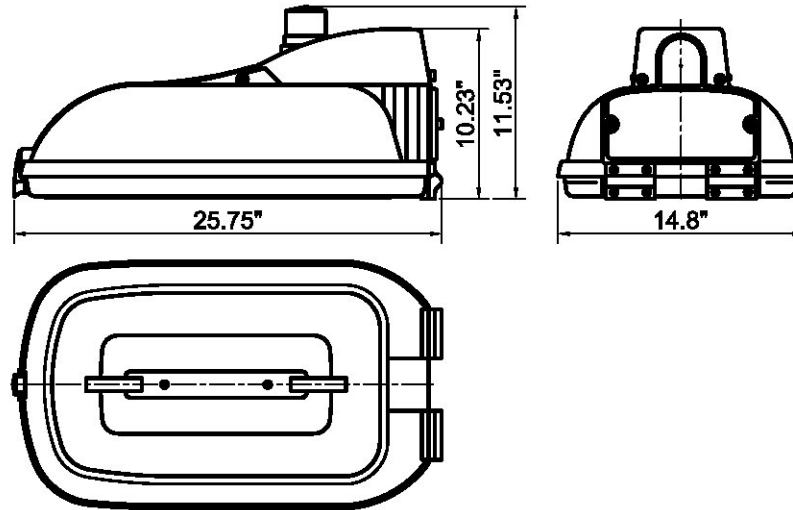

Jersey Street Lighting

Dimensions

Ordering Guide

Reference	Description
HA-120/277V-040W-5K-01	Jersey Street Lighting, 120/277 Volt, 40 Watt, 5000K, Grey
HA-120/277V-080W-5K-01	Jersey Street Lighting, 120/277 Volt, 80 Watt, 5000K, Grey
HA-120/277V-100W-5K-01	Jersey Street Lighting, 120/277 Volt, 100 Watt, 5000K, Grey
HA-120/277V-120W-5K-01	Jersey Street Lighting, 120/277 Volt, 120 Watt, 5000K, Grey
HA-120/277V-150W-5K-01	Jersey Street Lighting, 120/277 Volt, 150 Watt, 5000K, Grey
HA-120/277V-040W-5K-00	Jersey Street Lighting, 120/277 Volt, 40 Watt, 5000K, Green
HA-120/277V-080W-5K-00	Jersey Street Lighting, 120/277 Volt, 80 Watt, 5000K, Green
HA-120/277V-100W-5K-00	Jersey Street Lighting, 120/277 Volt, 100 Watt, 5000K, Green
HA-120/277V-120W-5K-00	Jersey Street Lighting, 120/277 Volt, 120 Watt, 5000K, Green
HA-120/277V-150W-5K-00	Jersey Street Lighting, 120/277 Volt, 150 Watt, 5000K, Green

Options

Reference	Description
Call for details	Replacement Drop Lens
Call for details	Replacement Flat Lens
Call for details	Shorting Cap
Call for details	House Side Shield
Call for details	Vandal Shield