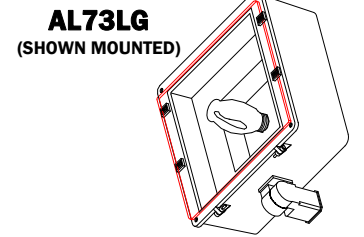

100W PARKER ACCESSORIES

ACCESSORY	NEW MODEL #
WIREGUARD	AL73WG
GLARESHIELD/CUTOFF	FL70GS
BAFFLE	FL70BF
PC GUARD	AL73LG
SWIVEL BRACKET BRACKET W/CORD & CONN. BRACKET W/ CONN.	FL73BR FL73BRC FL73BRL
SLIP FITTER SLIP FITTER WITH CORD EXTERNAL MOUNT S.F.	FL73SF FL73SFC FL73SFX
1" COIN PLUG SLIPFITTER COVER	FLSFCP1
ALUMINUM EXTRUDED MOUNTING ARMS	FLEM6* FLEM10* FLEM12* FLEM18*
HANDLE YOKE	FL73HY
DIRECT POLE MOUNT ARM	FLAM